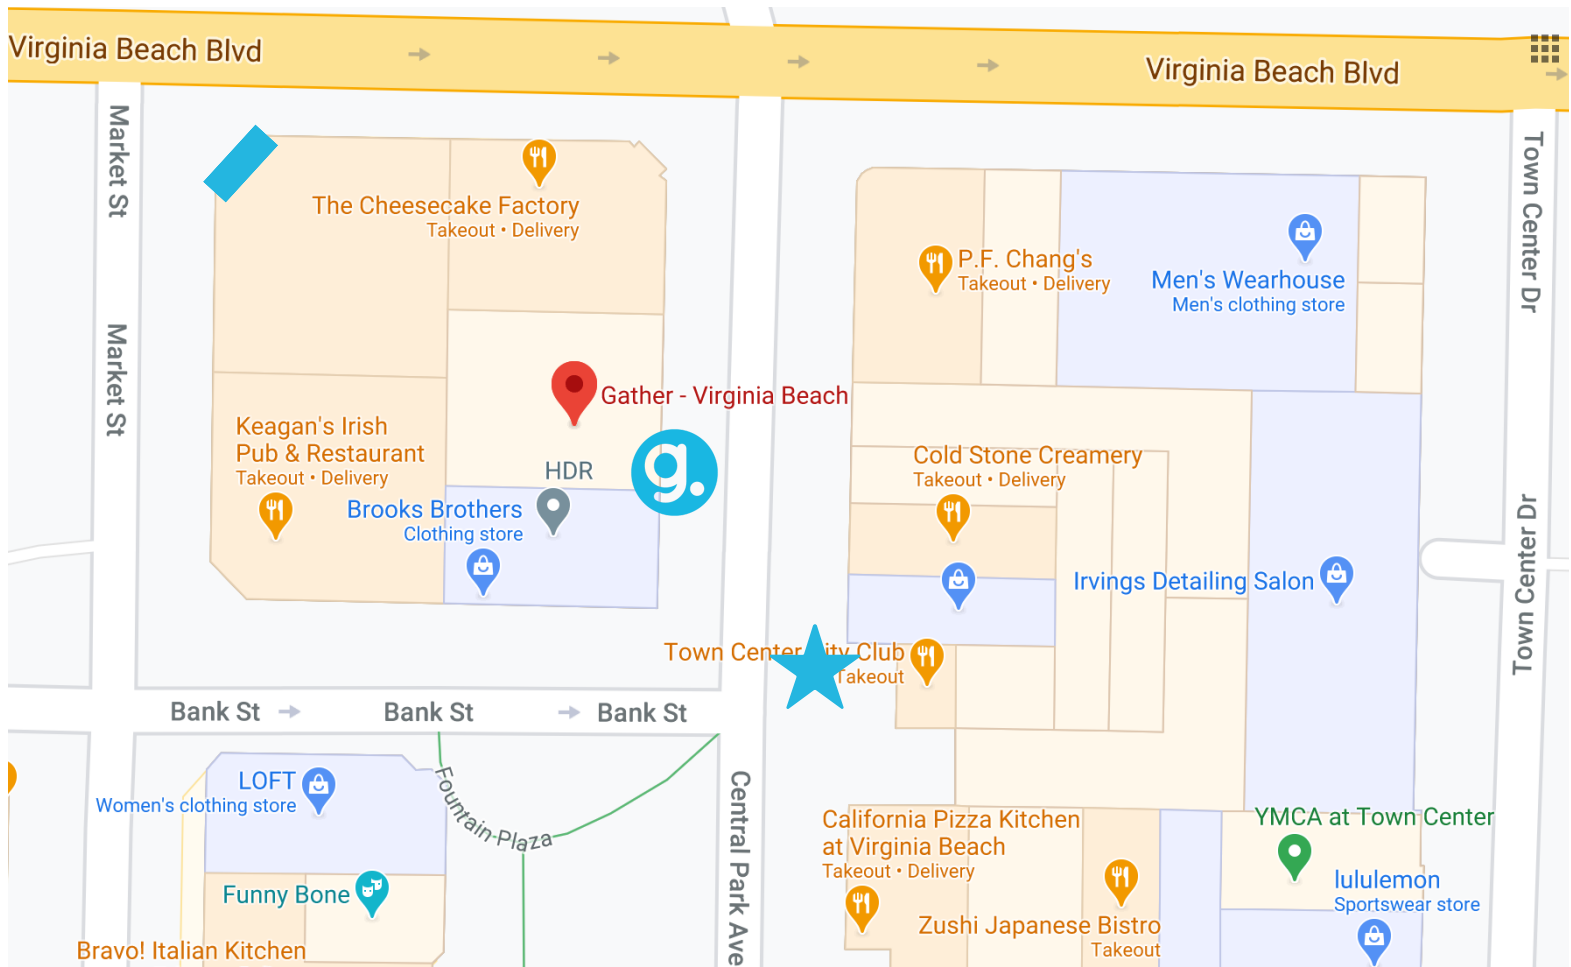

gather. Virginia Beach

Location & Parking

 Entrance to **gather.**
249 Central Park Avenue, Suite 300, Virginia Beach, VA 23462

 Gather sign (not entrance)

 Parking Garage

Free parking on floors 3 and above, take SOUTH elevator to lobby, turn left out of elevator, then right to exit building, entrance to Gather is across the street to the right, take elevator to the 3rd floor.